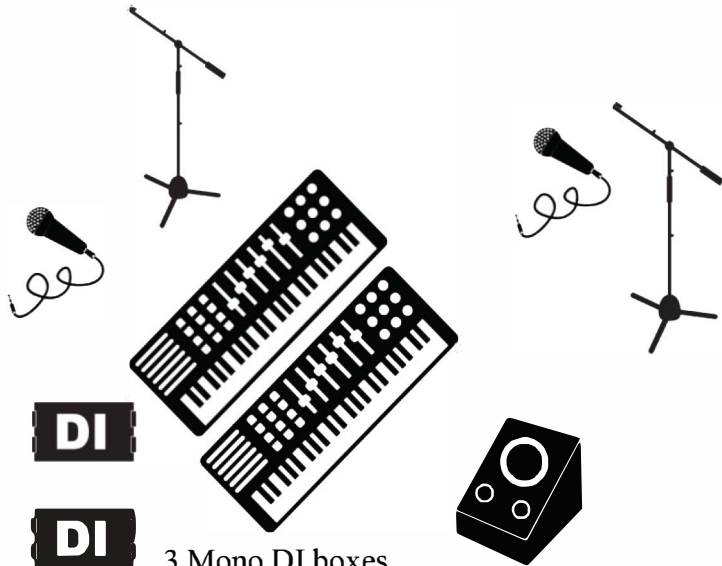

Bass Mono DI

IEM - click from ipad goes into personal monitor. Click from playback track will go into drummer's mix only.

# GYPSY DREAMS

A TRIBUTE TO FLEETWOOD MAC

## Stage Plot

3 Mono DI boxes  
1 for each keyboard,  
and 1 for playback track from laptop

Acoustic Mono DI

Electric Mono DI

Either a guitar amp with effects loop  
or a full range monitor.