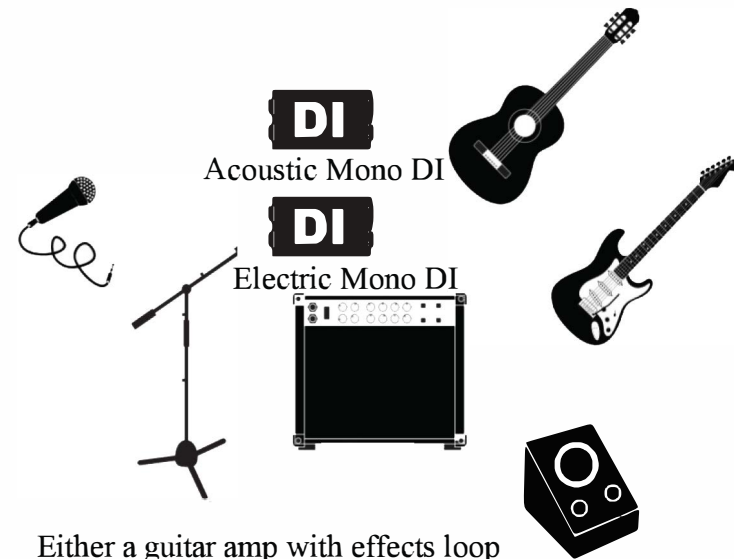

Bass Mono DI

IEM - click from ipad goes into personal monitor. Click from playback track will go into drummer's mix only.

## Stage Plot

3 Mono DI boxes  
1 for each keyboard,  
and 1 for playback track from laptop

Acoustic Mono DI

Electric Mono DI

Either a guitar amp with effects loop  
or a full range monitor.